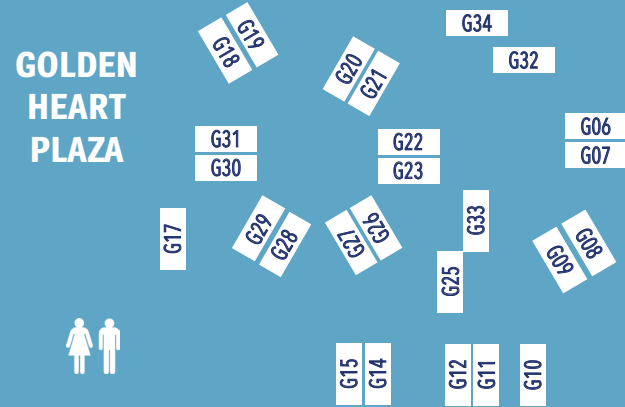

GOLDEN HEART PLAZA

- 100, 100A, 102, 102A, 104, 104A, 106, 106A, 108, 110, 112, 114, 116, 118, 120, 122, 124, 126, 128, 130, 132, 134, 136, 138, 140, 142, 144, 146

1st Ave.

- 101, 103, 105, 107, 109, 109A, 111, 111A, 113, 115, 117, 119, 121, 123, 125, 127, 129, 131, 133, 135

- 137, 139, 141, 143, 145, 147, 149, 151, 153, 155, 157, 159, 161, 163

SPRINGHILL SUITES BY MARRIOTT

LATHROP BUILDING

POLARIS BUILDING

- 402, 404, 406, 408, 410, 412, 413, 414, 416

- L2, L4, L6, L8, L10, L12, L14, L16, L18, L20

MAC
FEDERAL CREDIT UNION
1ST AVE. STAGE

AUP
2ND AVE. STAGE

- 200, 202, 204, 206, 208, 210, 212, 214, 216, 218, 220, 222, 224, 226, 228, 230, 232, 234, 236, 238, 240, 242, 244, 244A, 246, 248, 250, 252, 254, 256, 258

- L01, L03, L05

- 304, 306

- 308, 310

3rd Ave.

- 302

ALASKA JUMP N' PARTY

SantaCan
3RD AVE. STAGE

Lacey St.