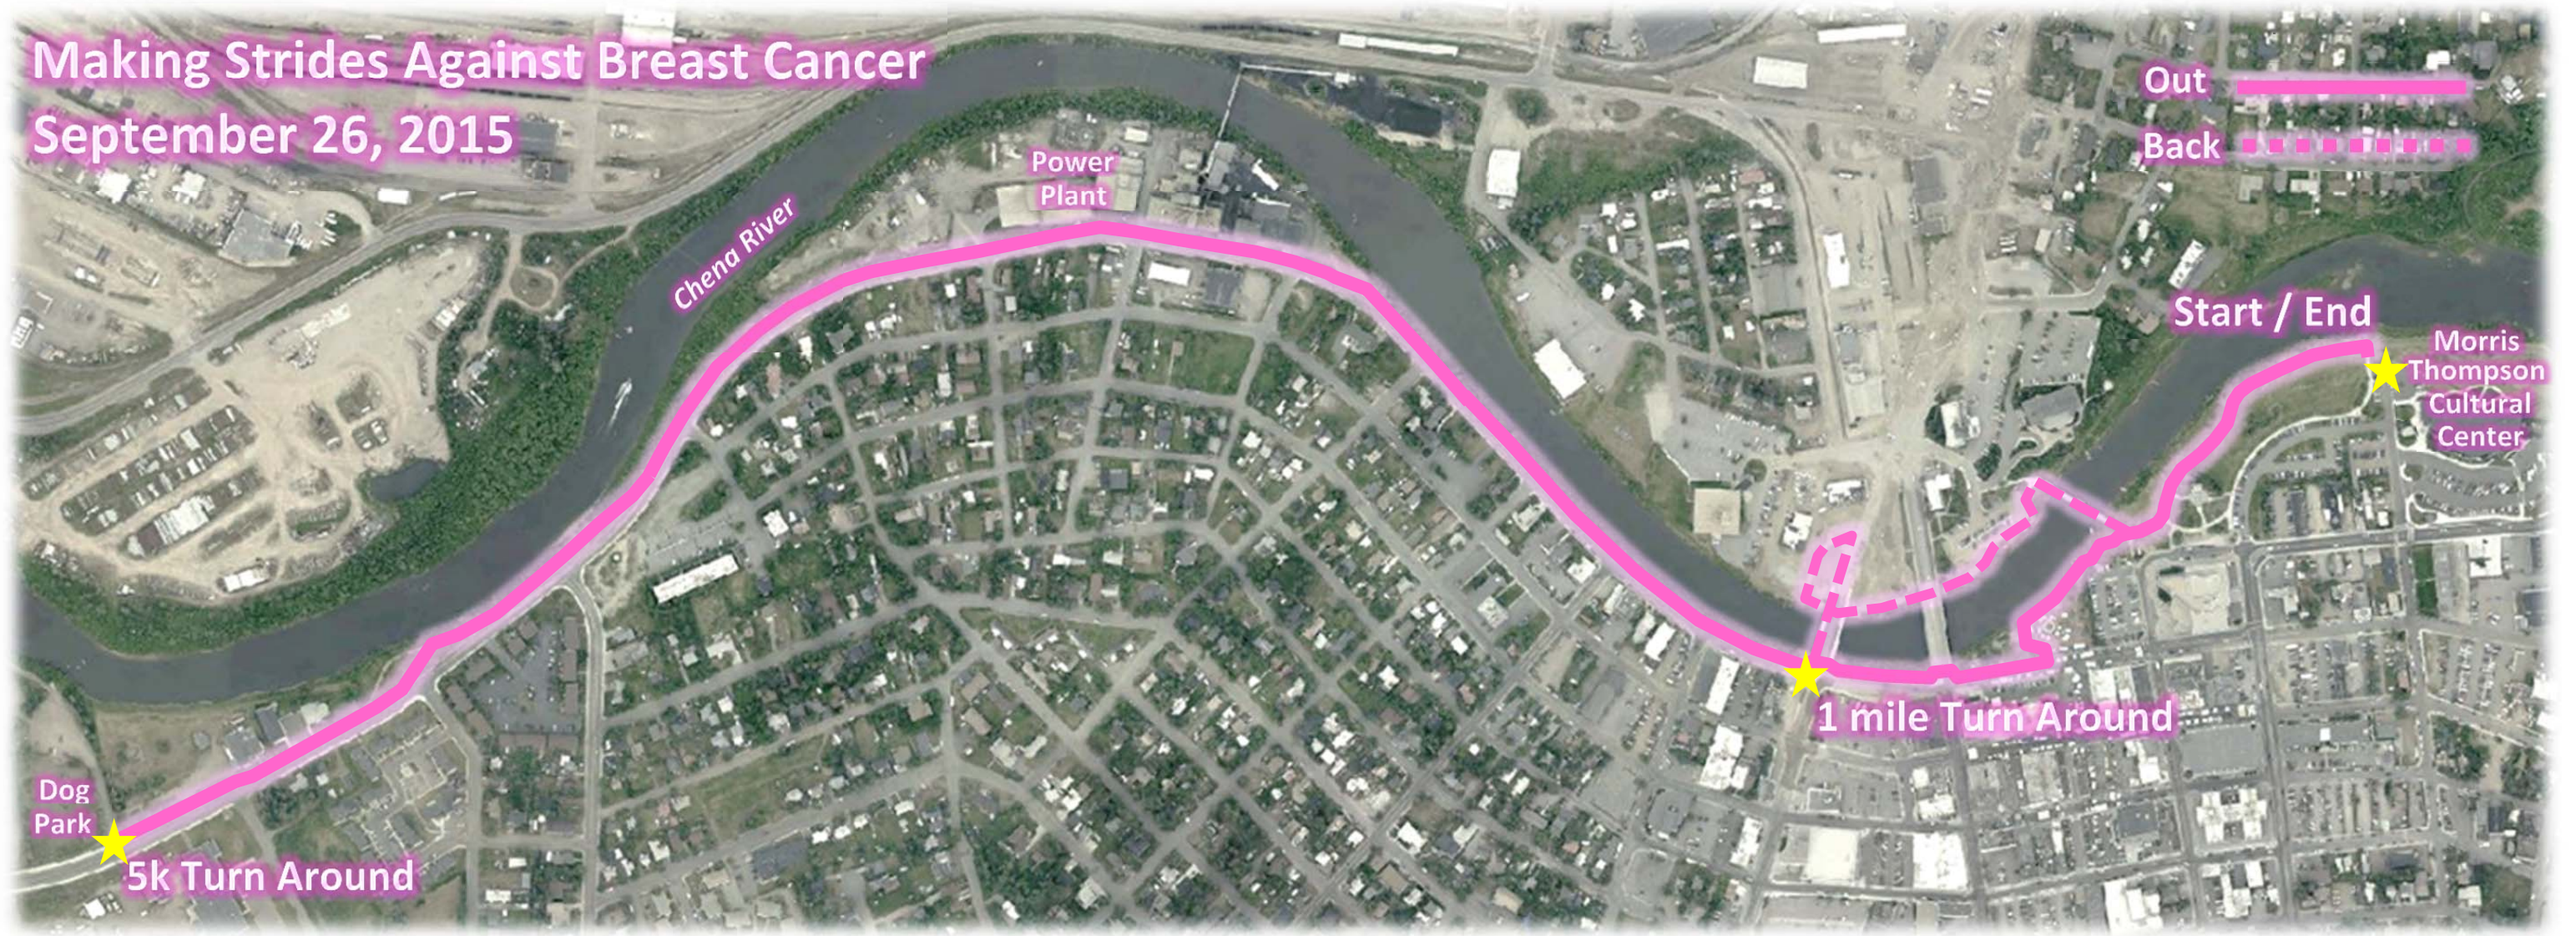

Making Strides Against Breast Cancer  
September 26, 2015

Out ———  
Back - - - -

Chena River

Power Plant

Start / End

Morris Thompson Cultural Center

1 mile Turn Around

Dog Park

5k Turn Around